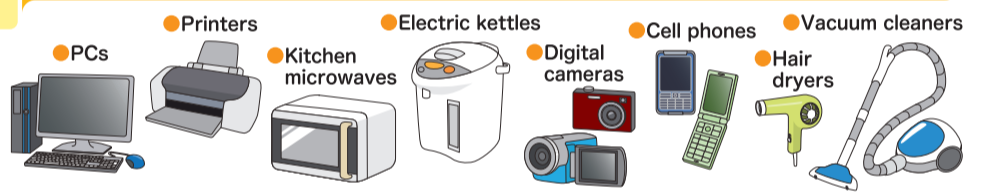

Plastic PET bottles

Small electric appliances

Glass / Ceramics

Spray cans

Batteries

Fluorescent lamps

Bulky waste

○Bring the item to the Yamada Eco Center directly when it is oversized burnable or non-burnable not fitting into the designated refuse bag.