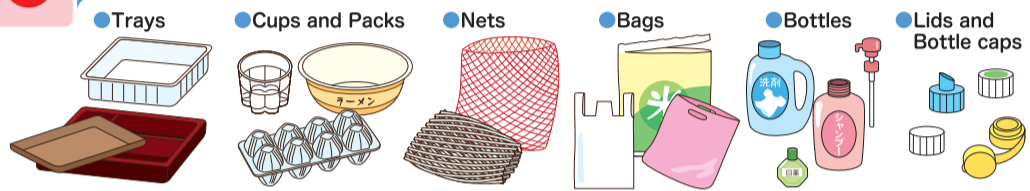

Burnable (Burnable waste)

Non-burnable (recycling waste after fragmented)

Miscellaneous recyclable paper

Paper

Other plastic containers and packaging

White foam trays / Polystyrene (Styrofoam)

Cans

Glass bottles

Plastic PET bottles

Small electric appliances

Glass / Ceramics

Spray cans

Batteries

Fluorescent lamps

Bulky waste

○Bring the item to the Yamada Eco Center directly when it is oversized burnable or non-burnable not fitting into the designated refuse bag.