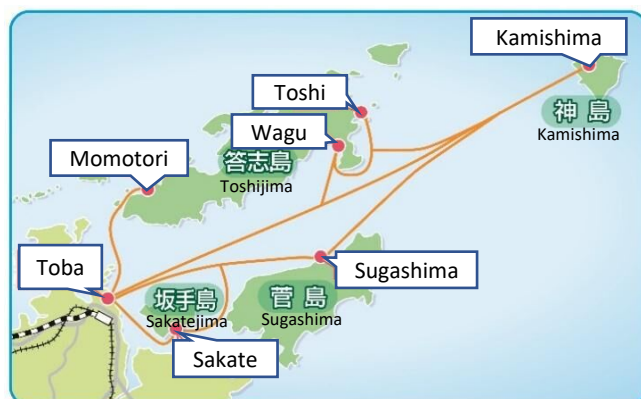

Toba Municipal Boats Timetables

Boat schedules may change due to adverse weather conditions or boat inspection.

※Toba Marine Terminal means Sadahama .

TOBA ~ TOSHI and WAGU Ports					
To Toba Marine Terminal			To Wagu and Toshi		
Toshi	→ Wagu	→ Toba Marine Terminal	Toba Marine Terminal	→ Wagu	→ Toshi
6:55	7:10	7:25	7:40	7:55	—
8:30	8:45	9:00	8:00	—	8:17
10:00	10:15	10:30	9:15	9:33	9:42
—	—	—	10:40	10:55	—
12:20	12:35	12:51	11:40	11:58	12:08
13:45	14:00	14:16	13:00	13:19	13:29
16:00	16:15	16:30	15:15	15:33	15:42
17:25	17:40	17:55	16:45	17:02	17:11
18:25	18:40	18:55	17:45	18:02	18:11
—	—	—	18:45	19:01	—

TOBA ~ MOMOTORI Port			
To Toba Marine Terminal		To Momotori	
Momotori	→ Toba Marine Terminal	Toba Marine Terminal	→ Momotori
6:45	6:57	7:00	7:12
7:20	7:32	8:05	8:17
8:30	8:42	9:30	9:42
9:50	10:02	11:50	12:02
12:10	12:22	14:10	14:22
14:30	14:42	15:10	15:22
15:30	15:42	16:50	17:02
17:25	17:37	18:10	18:22
18:30	18:42	19:50	20:02

FARES (Adult)					(¥)
				Kamishima	
			Toshi(Wagu)		510
		Sugashima			510
	Momotori				
	Sakate		280		
Toba	220	450	510	550	740

• Children aged under 6 are free of charge, but must be accompany with an adult.